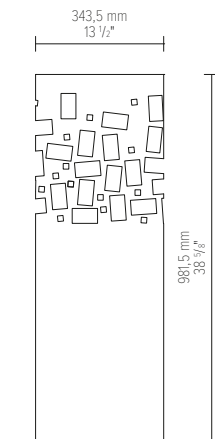

#### TECHNICAL DATA:

**Capacity:** 3,0 L / [US] 0,79 gal / [UK] 0,66 gal  
**Burning time:** 6 - 10\* h  
**Heat output:** 2,5 kW / 8547 BTU  
**Net weight:** 19 kg / 42 lbs  
**Air circulation:** min. 1/h  
**Minimum room size:**  
 52 m<sup>3</sup> / 1836 ft<sup>3</sup> (20 m<sup>2</sup> / 215 ft<sup>2</sup> with a height of 2.6 m / 8.53 ft)  
**Finish:**  
 CASING: corten steel, glass tube,  
 BURNER: stainless steel

#### DIMENSIONS: