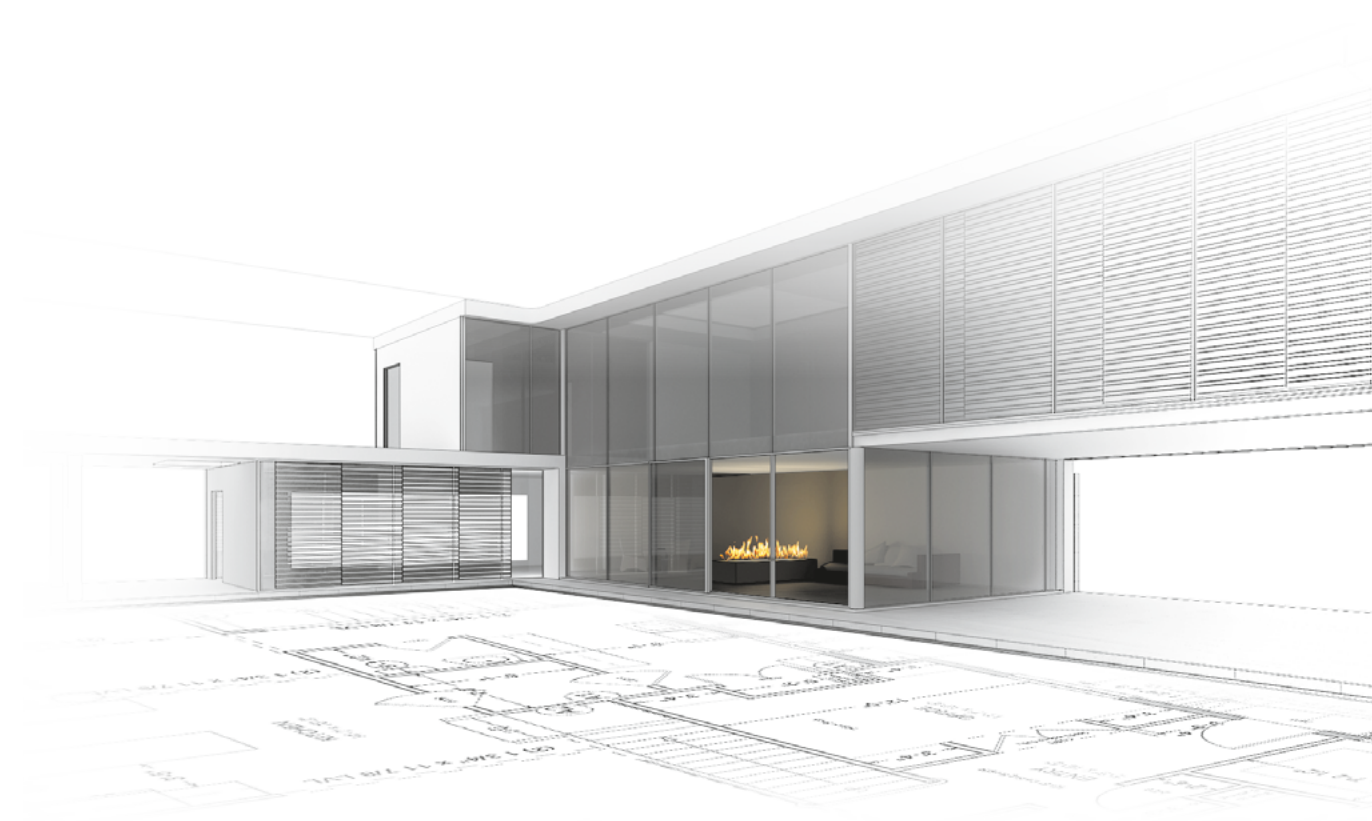

# Gustav Commerce

*real flame with rusty finish*  
*corten fireplace ideal for hotels and restaurants*

#### TECHNICAL DATA:

**Capacity:** 3,0 L / [US] 0,79 gal / [UK] 0,66 gal  
**Burning time:** 6 - 10\* h  
**Heat output:** 2,5 kW / 8547 BTU  
**Net weight:** 19 kg / 42 lbs  
**Air circulation:** min. 1/h  
**Minimum room size:**  
 52 m<sup>3</sup> / 1836 ft<sup>3</sup> (20 m<sup>2</sup> / 215 ft<sup>2</sup> with a height of 2.6 m / 8.53 ft)  
**Finish:**  
 CASING: corten steel, glass tube,  
 BURNER: stainless steel