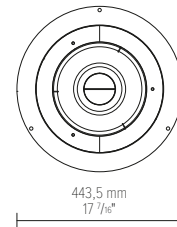

#### TECHNICAL DATA:

**Capacity:** 3,0 L / [US] 0,79 gal / [UK] 0,66 gal  
**Burning time:** 6 - 10\* h  
**Heat output:** 2,5 kW / 8547 BTU  
**Net weight:** 19 kg / 42 lbs  
**Air circulation:** min. 1/h  
**Minimum room size:**  
 52 m<sup>3</sup> / 1836 ft<sup>3</sup> (20 m<sup>2</sup> / 215 ft<sup>2</sup> with a height of 2.6 m / 8.53 ft)  
**Finish:**  
 CASING: corten steel, glass tube,  
 BURNER: stainless steel

#### DIMENSIONS: